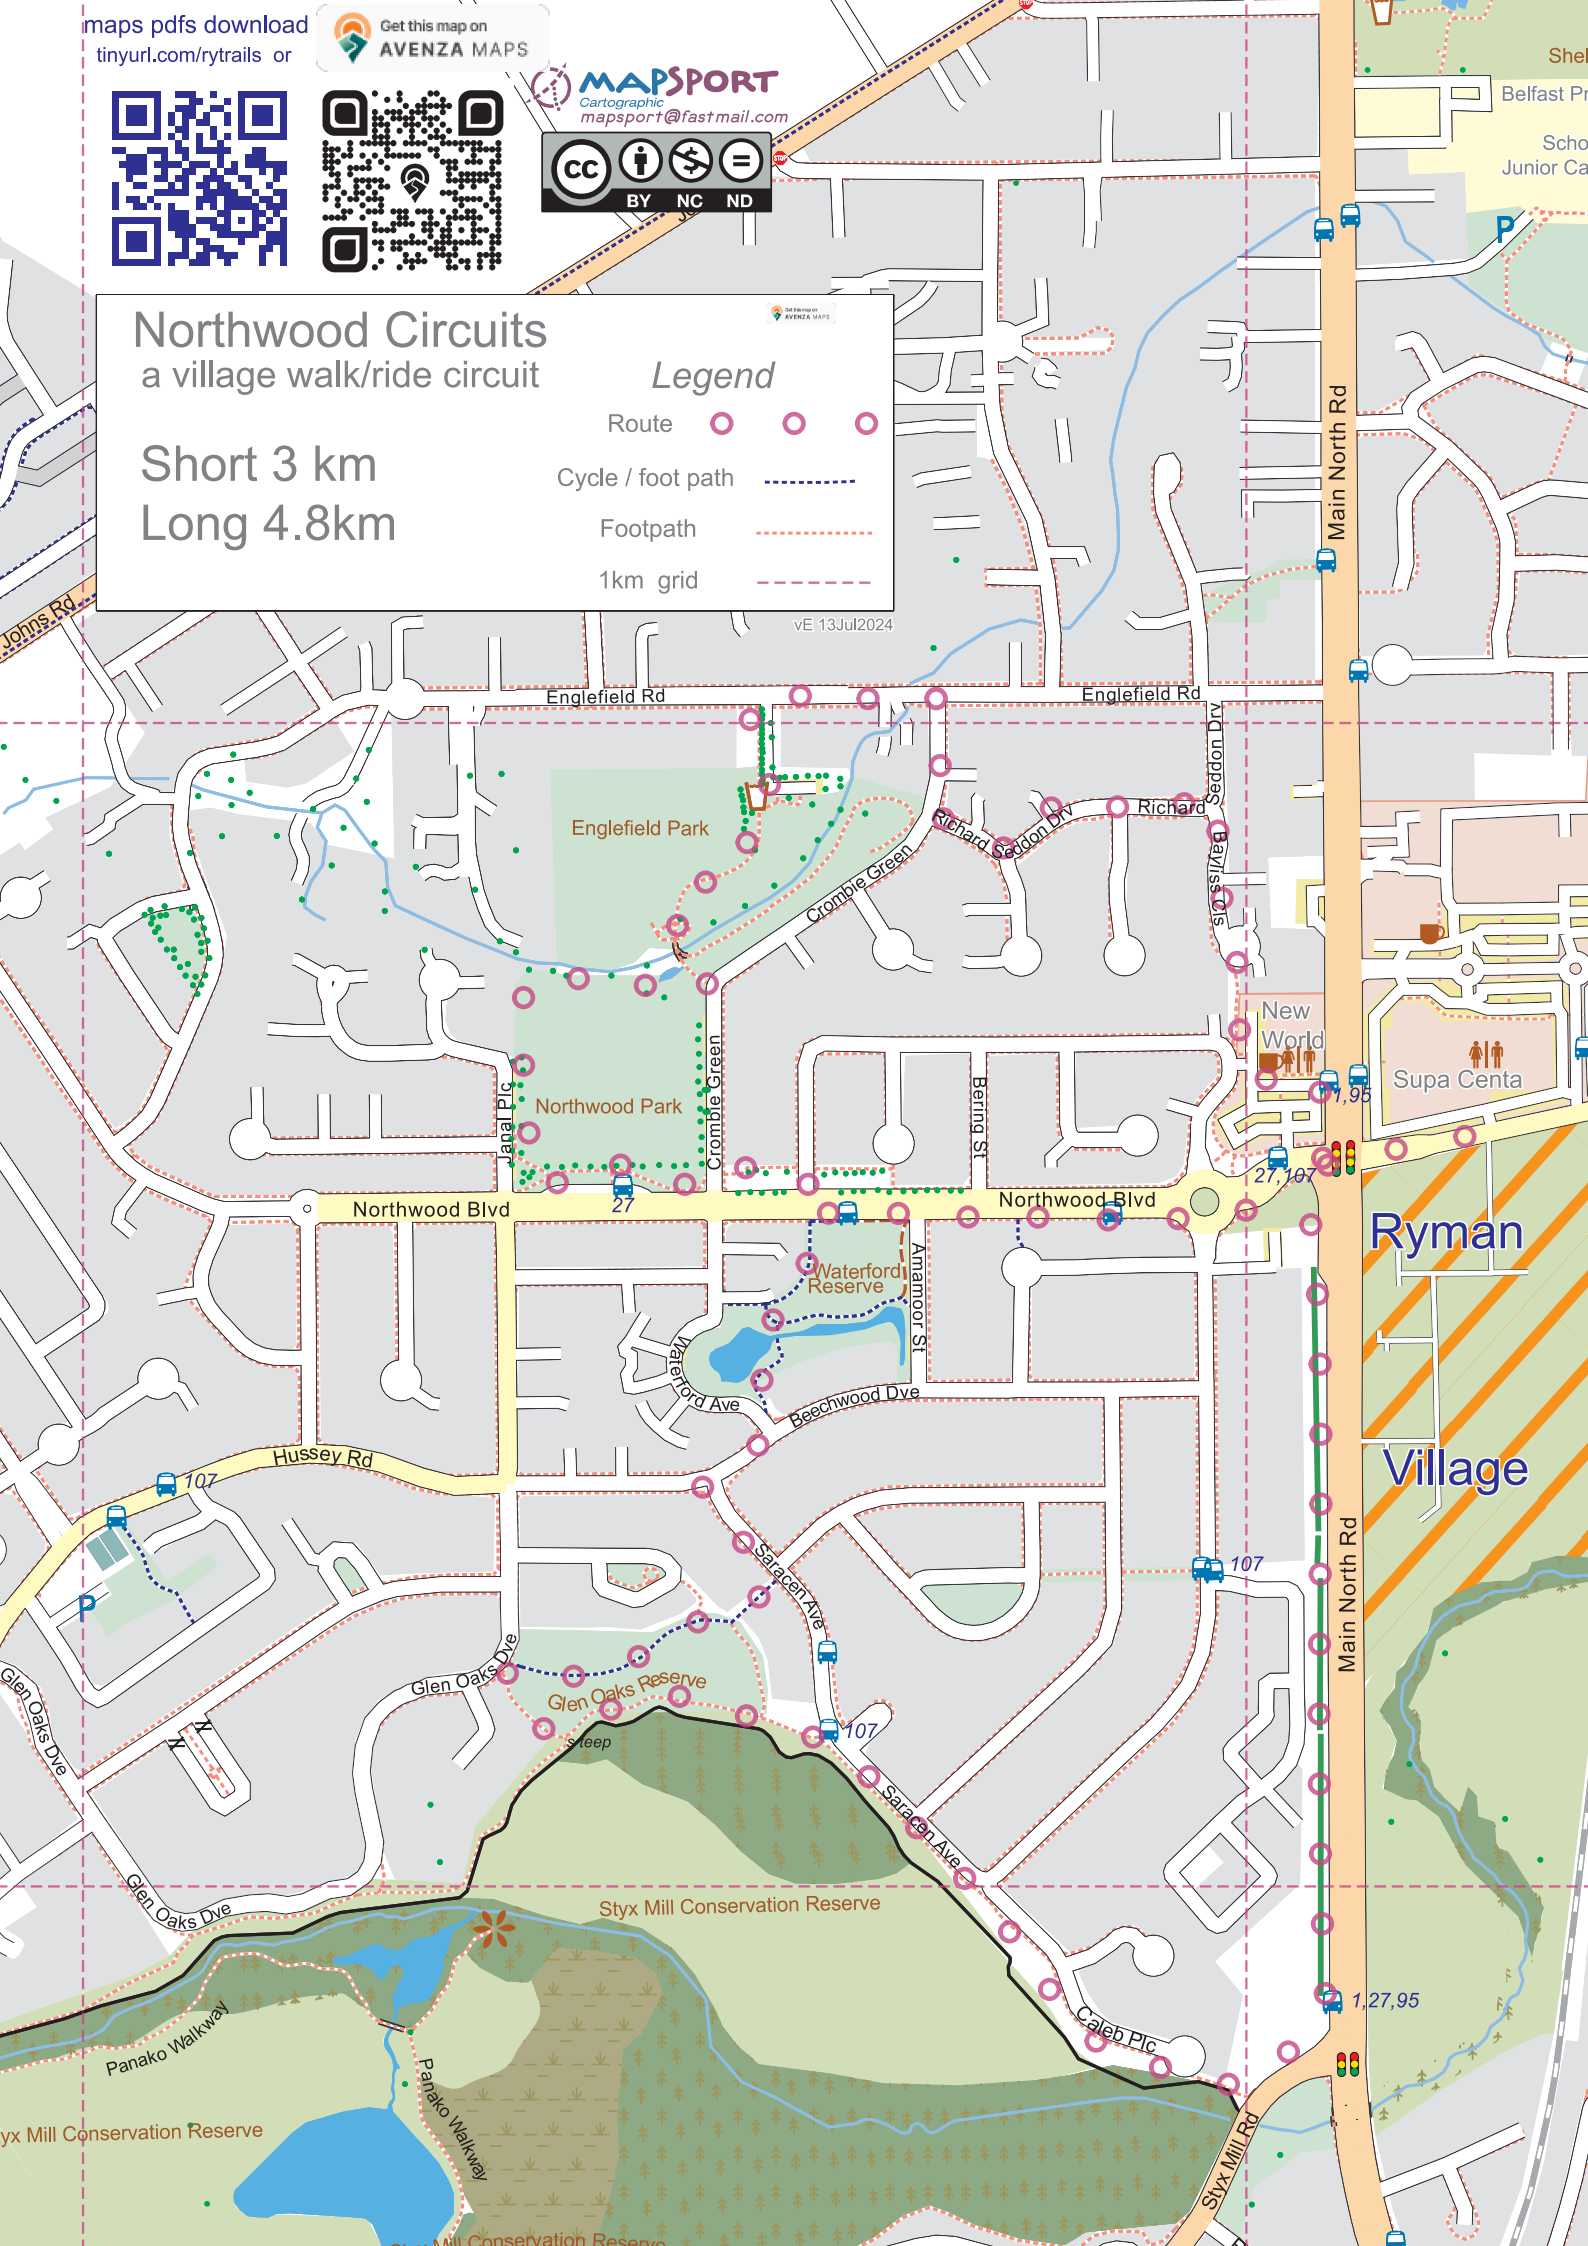

Northwood Circuits

a village walk/ride circuit

Short 3 km
Long 4.8km

Legend

- Route
- Cycle / foot path
- Footpath
- 1km grid

vE 13Jul2024

Ryman
Village